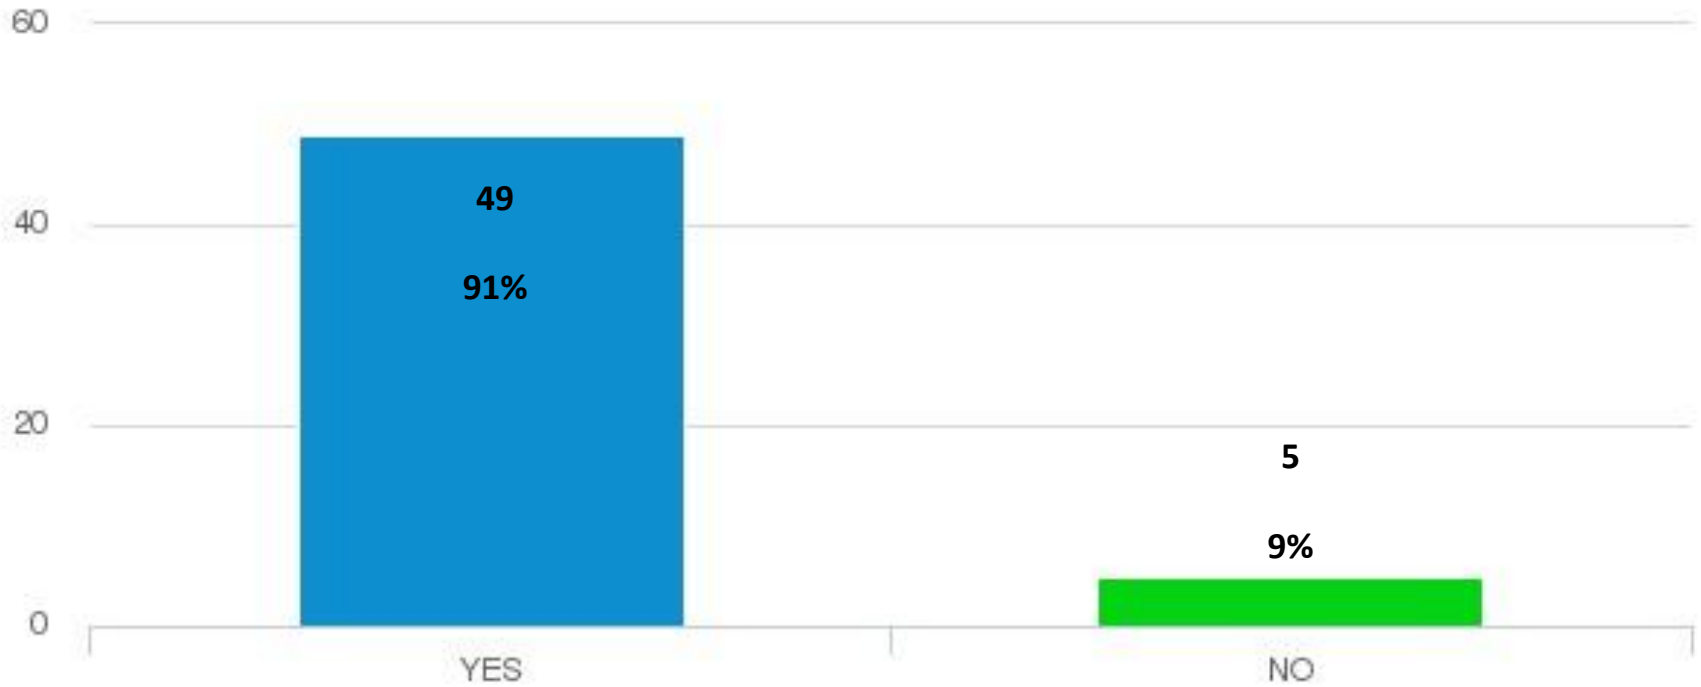

BETHANY COMMUNITY SCHOOL KINDERGARTEN STUDENT SURVEY RESULTS 2017-2018

57 Kindergartners

54 Responded

95% Participation

1. I like coming to school.

2. My teachers help me to learn new things.

3. My teachers tell me how I am doing in class.