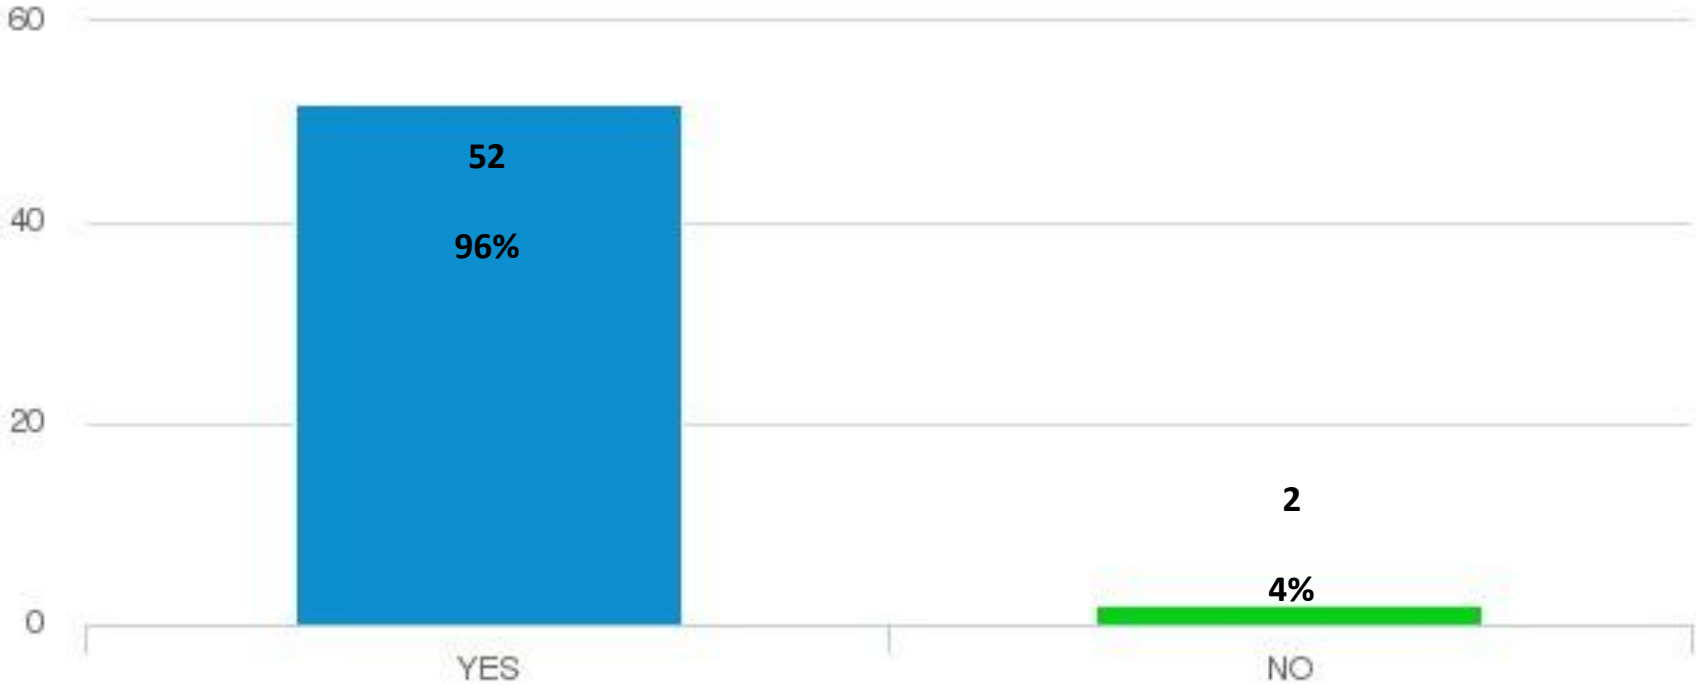

BETHANY COMMUNITY SCHOOL KINDERGARTEN STUDENT SURVEY RESULTS 2017-2018

57 Kindergartners

54 Responded

95% Participation

1. I like coming to school.

2. My teachers help me to learn new things.

3. My teachers tell me how I am doing in class.