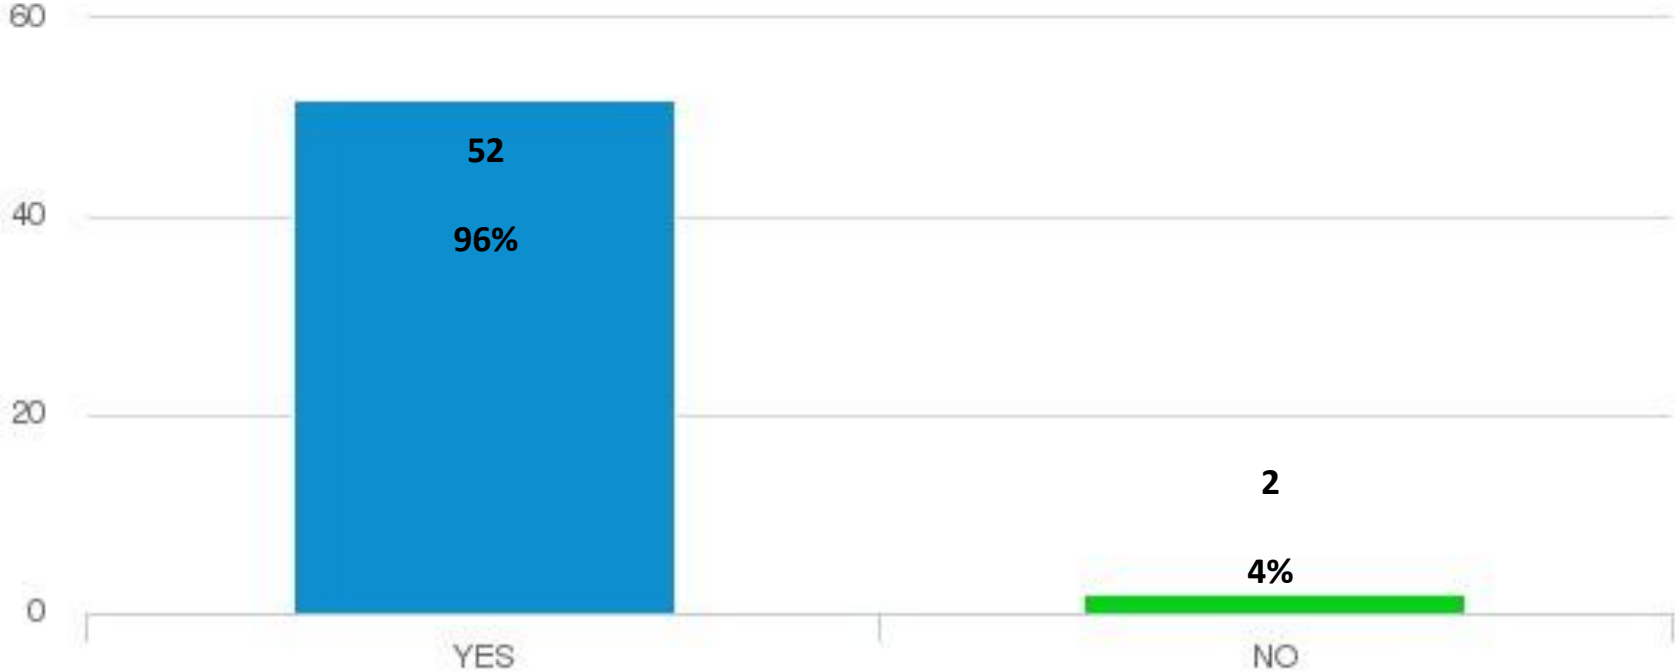

BETHANY COMMUNITY SCHOOL KINDERGARTEN STUDENT SURVEY RESULTS 2017-2018

57 Kindergartners

54 Responded

95% Participation

1. I like coming to school.

2. My teachers help me to learn new things.

3. My teachers tell me how I am doing in class.